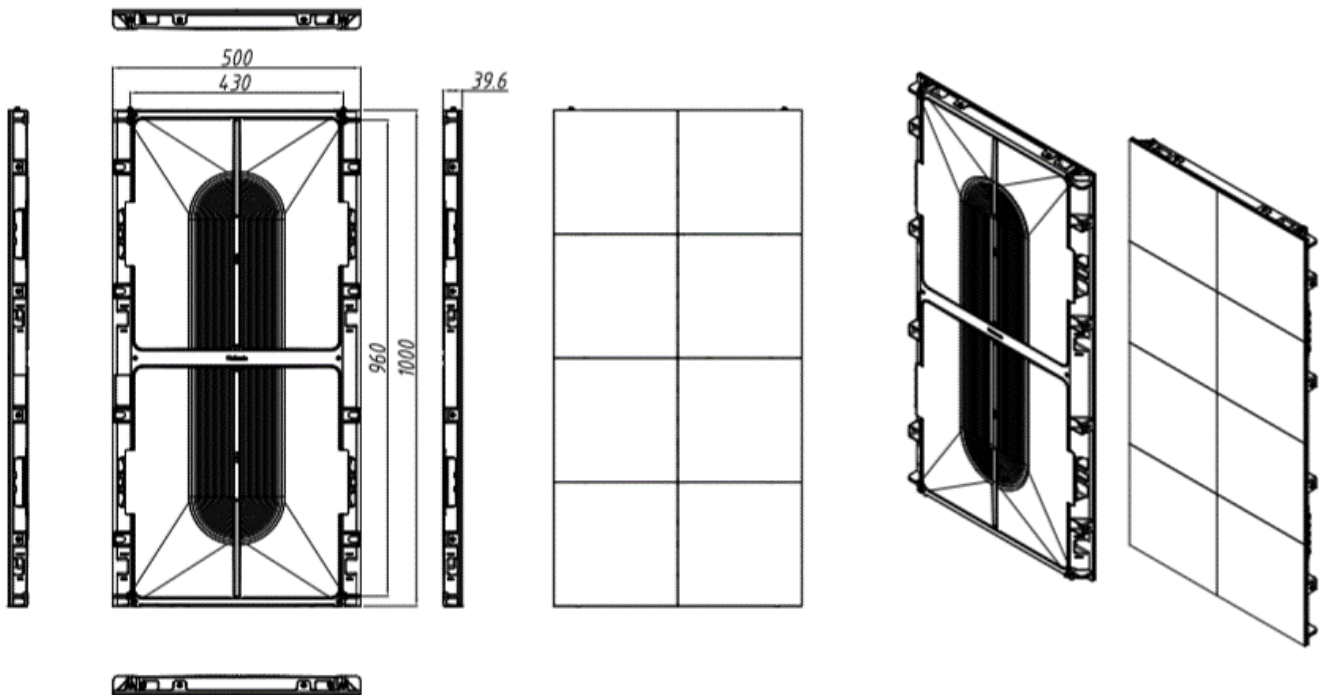

## Uslim II 2.5 creative semi-outdoor LED display

Product features:

1. Ultrathin and lightweight aluminum die casting structure with thickness of 39.6 mm
2. Three standard sizes of cabinets. Four sizes option.
3. 100% Front and 100% Rear Maintenance

## Main Technical Specifications:

Parameter	Value
Pixel Pitch	2.5mm
LED Type	SMD 1921
Brightness	3500cd/m <sup>2</sup>
Pixel Density	160,000pixels/m <sup>2</sup>
Pixels Per Panel	200*100/200/400 pixels
Module Size	250mm×250mm
Panel Size	500mm×250/500/1000mm×39.6mm
Weight	3.2/6.4/10.5kg/panel
Maintenance	Front and Rear
Ingress Protection	Front IP40/Rear IP10 Optional: Rear IP30
Panel Area	0.125/0.25/0.5m <sup>2</sup>
Planeness	≤0.2mm
Recommended Viewing Distance	≥2.5m
Environment	Indoor
Material	Die-cast Aluminum
Calibration	Support brightness and chroma
Color Temperature	2,000K~9,300K Adjustable
Horizontal Viewing Angle	155°
Vertical Viewing Angle	155°
Contrast Ratio	5000:1
Input Power <Max>	420W/m <sup>2</sup> with ±10% tolerance
Input Power <Typical>	140W/m <sup>2</sup> with ±10% tolerance
Input Voltage	100~240VAC
Processing Depth	14bit
Refresh Rate	3840~7680Hz
Video Frame Rate	60Hz
Input Power Frequency	50~60Hz
LED Life Time	100,000 Hours
Operating Temperature/Humidity	-10℃~+45℃/10~80%RH
Storage Temperature/Humidity	-20℃~+55℃/10~85%RH
Standard Mounting Configuration	Fixed/Stacking/Hanging
Optional Mounting Configuration	Concave and Convex, Round shape, Corner Shape