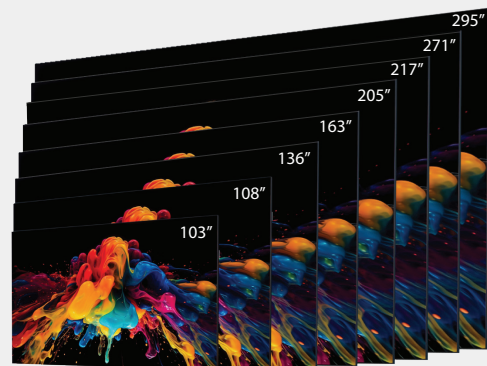

U-KIT LED BUNDLE OPTIONS 16:9 / 21:9 / 32:9

U-KIT PRODUCT	ASPECT RATIO	PITCH (mm)	DIAGONAL (in)	SCREEN RES.	LED TYPE	PRODUCT WARRANTY	CONTROLLER OPTION
UKIT108HD12LX	16:9	1.2	108	1920x1080	SMD	2-3 YEARS*	MCTRL 660
UKIT136HD15LX	16:9	1.5	136	1920x1080	SMD	2 YEARS	MCTRL 660 Pro
UKIT163HD18LX	16:9	1.8	163	1920x1080	SMD	2 YEARS	MCTRL 660
UKIT217HD25LX	16:9	2.5	217	1920x1080	SMD	3 YEARS	MCTRL 660
UKIT163UHD09MN	16:9	0.9	163	3840x2160	COB	3 YEARS	H Series H2
UKIT217UHD12LX	16:9	1.2	217	3840x2160	SMD	2-3 YEARS*	H Series H2
UKIT271UHD15LX	16:9	1.5	271	3840x2160	SMD	2-3 YEARS*	H Series H2
UKIT21:92560x1080_MN	21:9	0.9	103	2560x1080	COB	3 YEARS	H Series H2
UKIT21:92560x1080_LX	21:9	1.8	205	2560x1080	SMD	2 YEARS	H Series H2
UKIT21:95120x2160_MN	21:9	0.9	205	5120x2160	COB	3 YEARS	H Series H2
UKIT32:93840x1080_LX	32:9	1.8	295	3840x1080	SMD	2 YEARS	H Series H2
UKIT32:97680x2160_MN	32:9	0.9	295	7680x2160	COB	3 YEARS	H Series H2

*Pro versions have 3 year product warranty

U-KIT DIMENSIONS & PRODUCT DETAILS

Uluxe & Uminill is a part of our U-KITS, that include Unilumin LED Panels + Controller + Trim Kit + Wall Mount = all for one price!

Uluxe Series

1.2 / 1.5 / 1.8 / 2.5 (PRODUCT LX)

Uminill Pro Series

0.9 (PRODUCT MN)